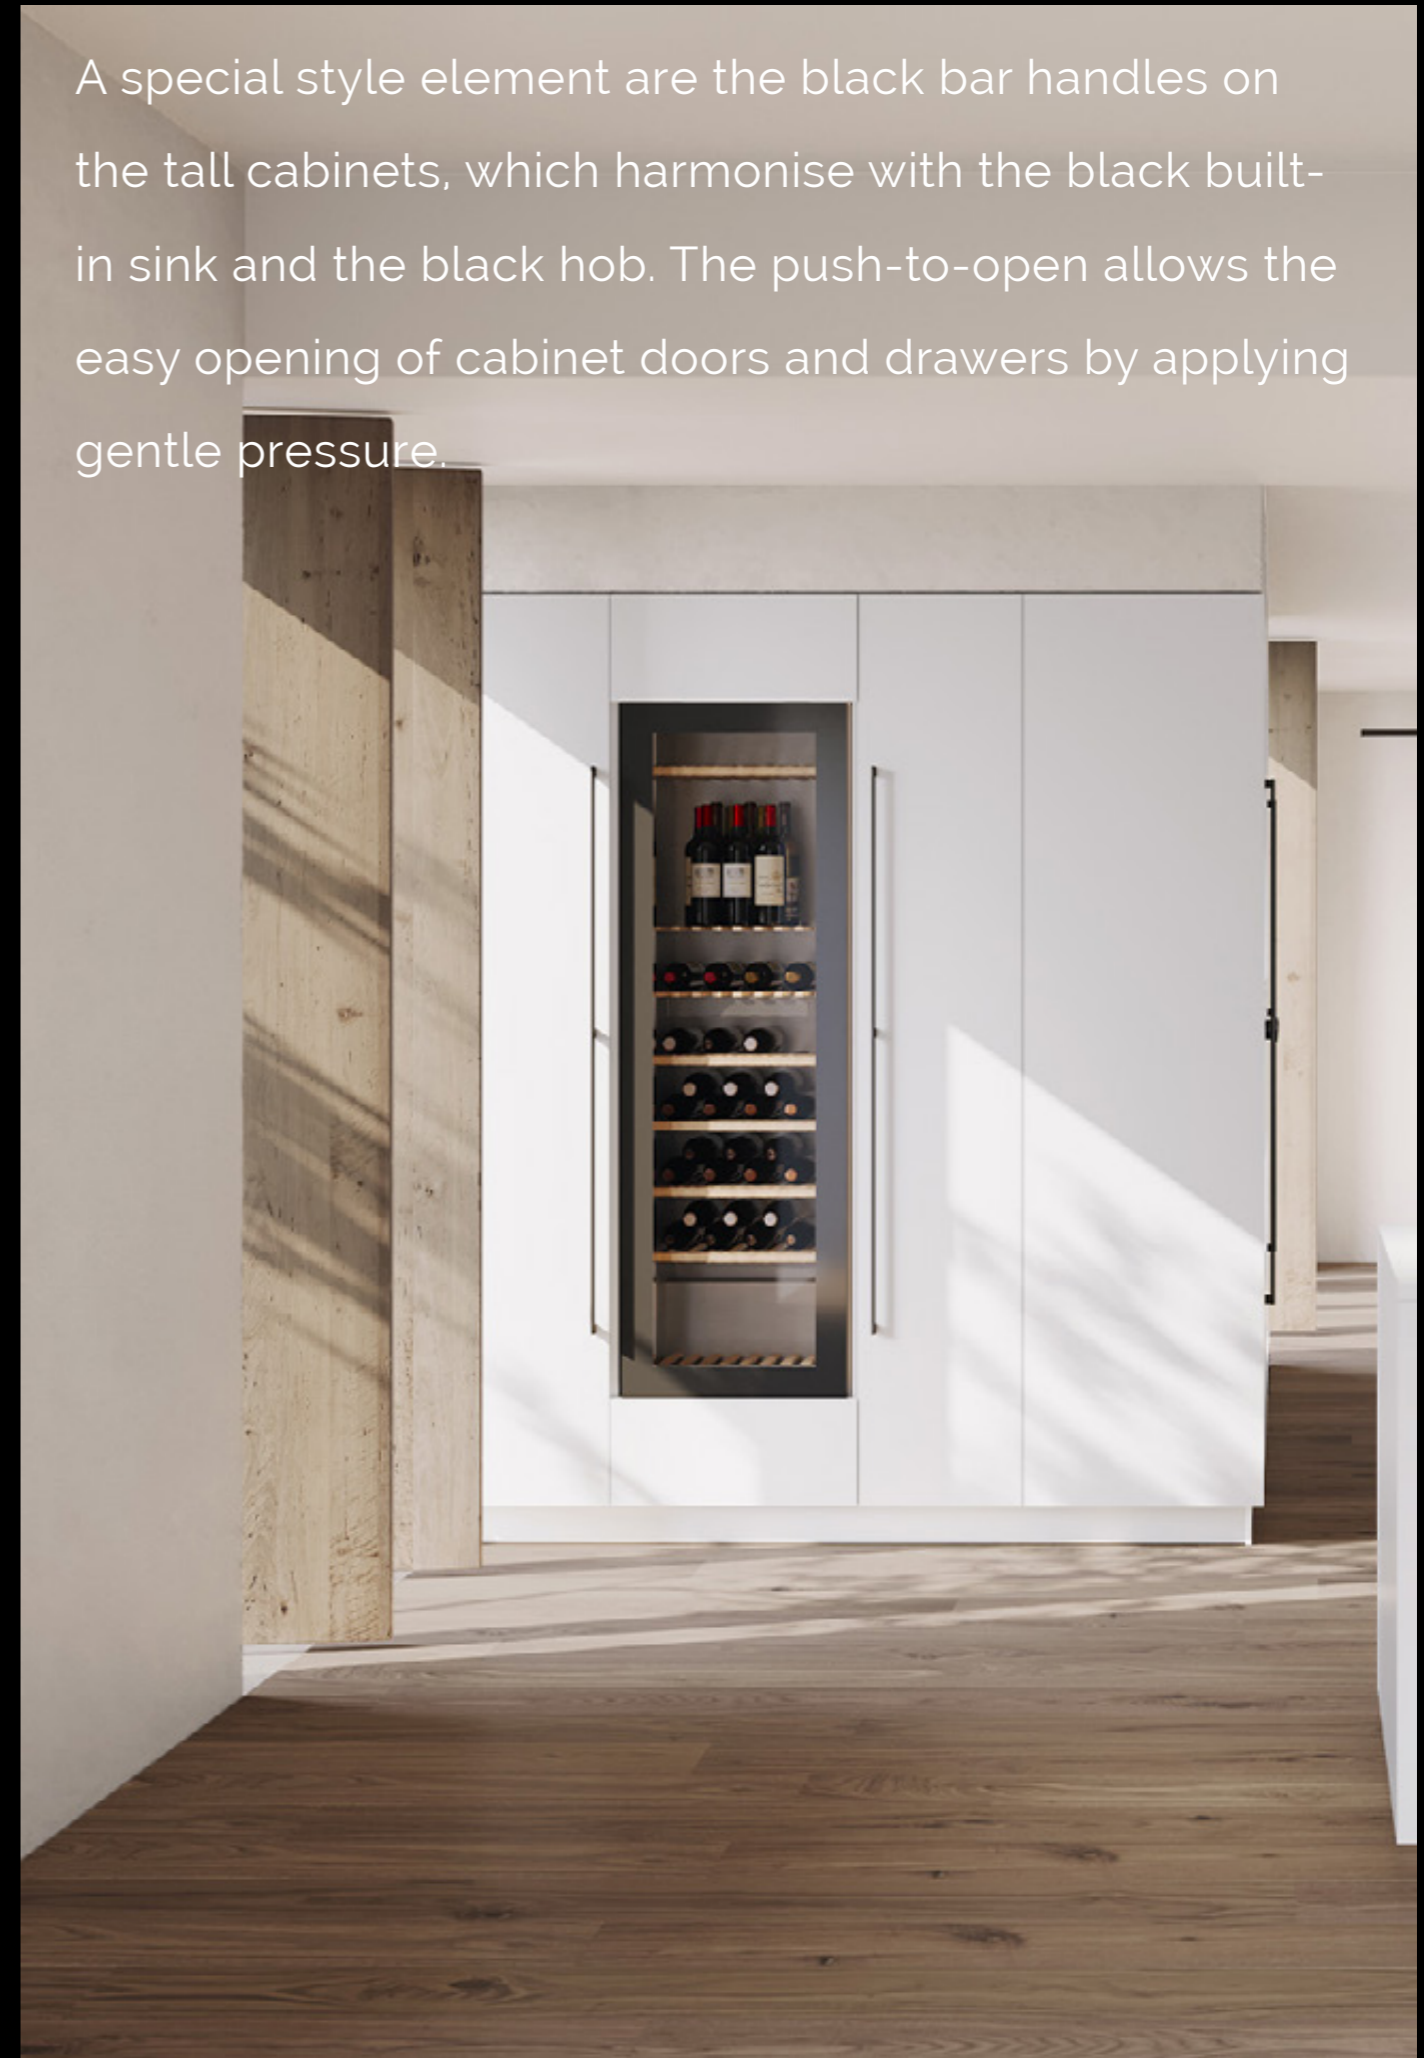

A special style element are the black bar handles on the tall cabinets, which harmonise with the black built-in sink and the black hob. The push-to-open allows the easy opening of cabinet doors and drawers by applying gentle pressure.