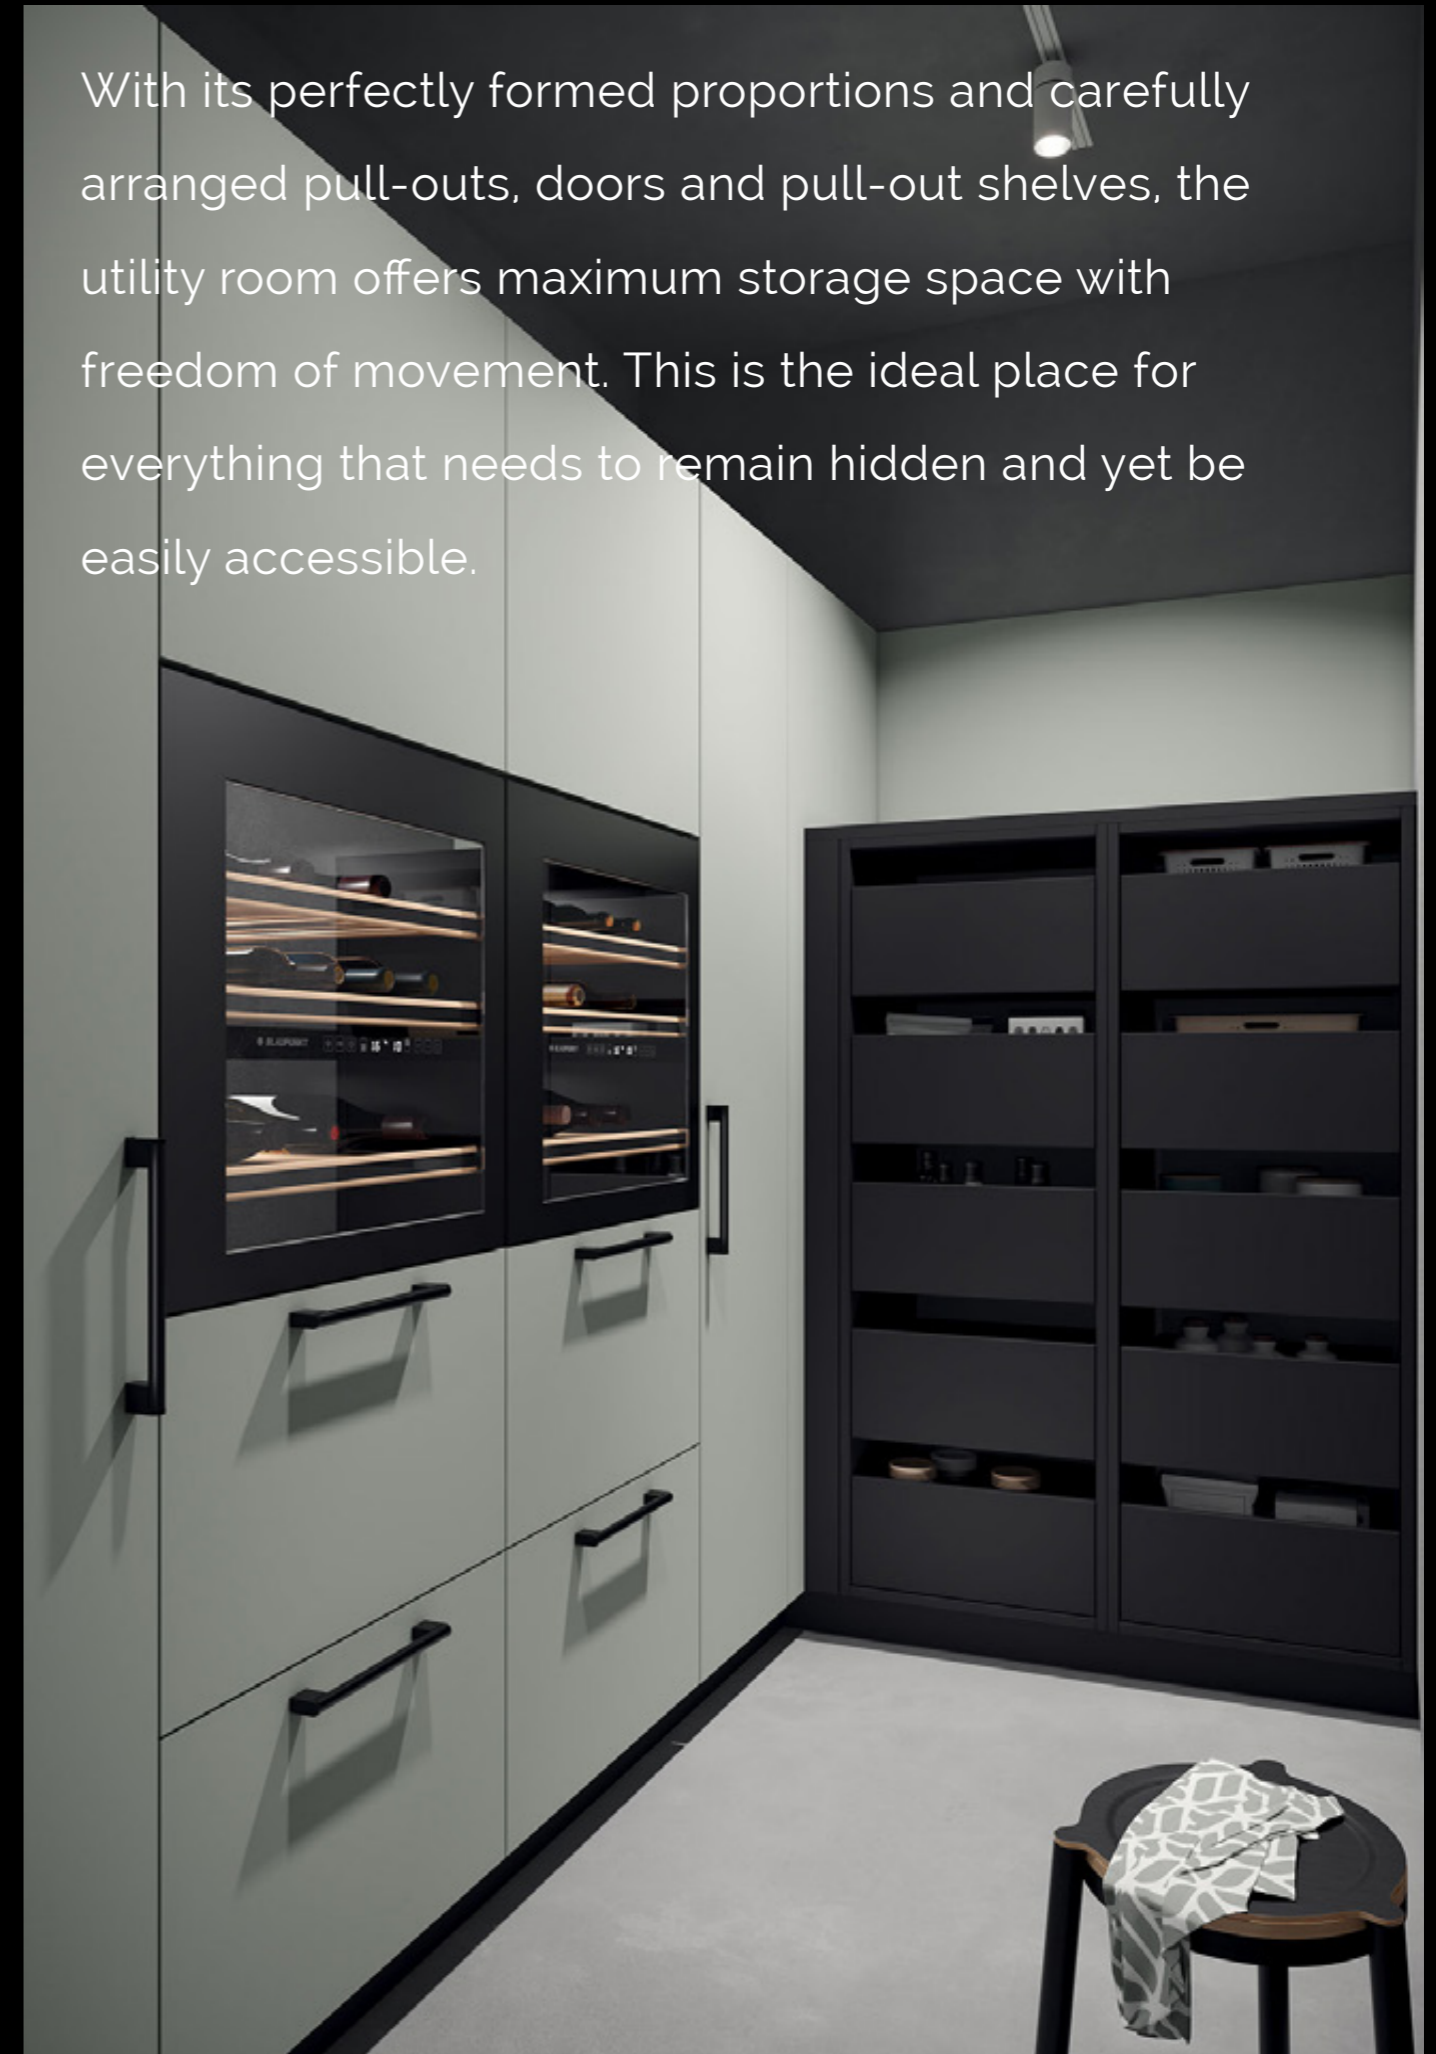

Our kitchens are not just about style. This kitchen maximises the work surface space, has plenty of storage and is really easy to maintain as all the surfaces are extremely scratch-resistant, durable and hygienic.

With its perfectly formed proportions and carefully arranged pull-outs, doors and pull-out shelves, the utility room offers maximum storage space with freedom of movement. This is the ideal place for everything that needs to remain hidden and yet be easily accessible.