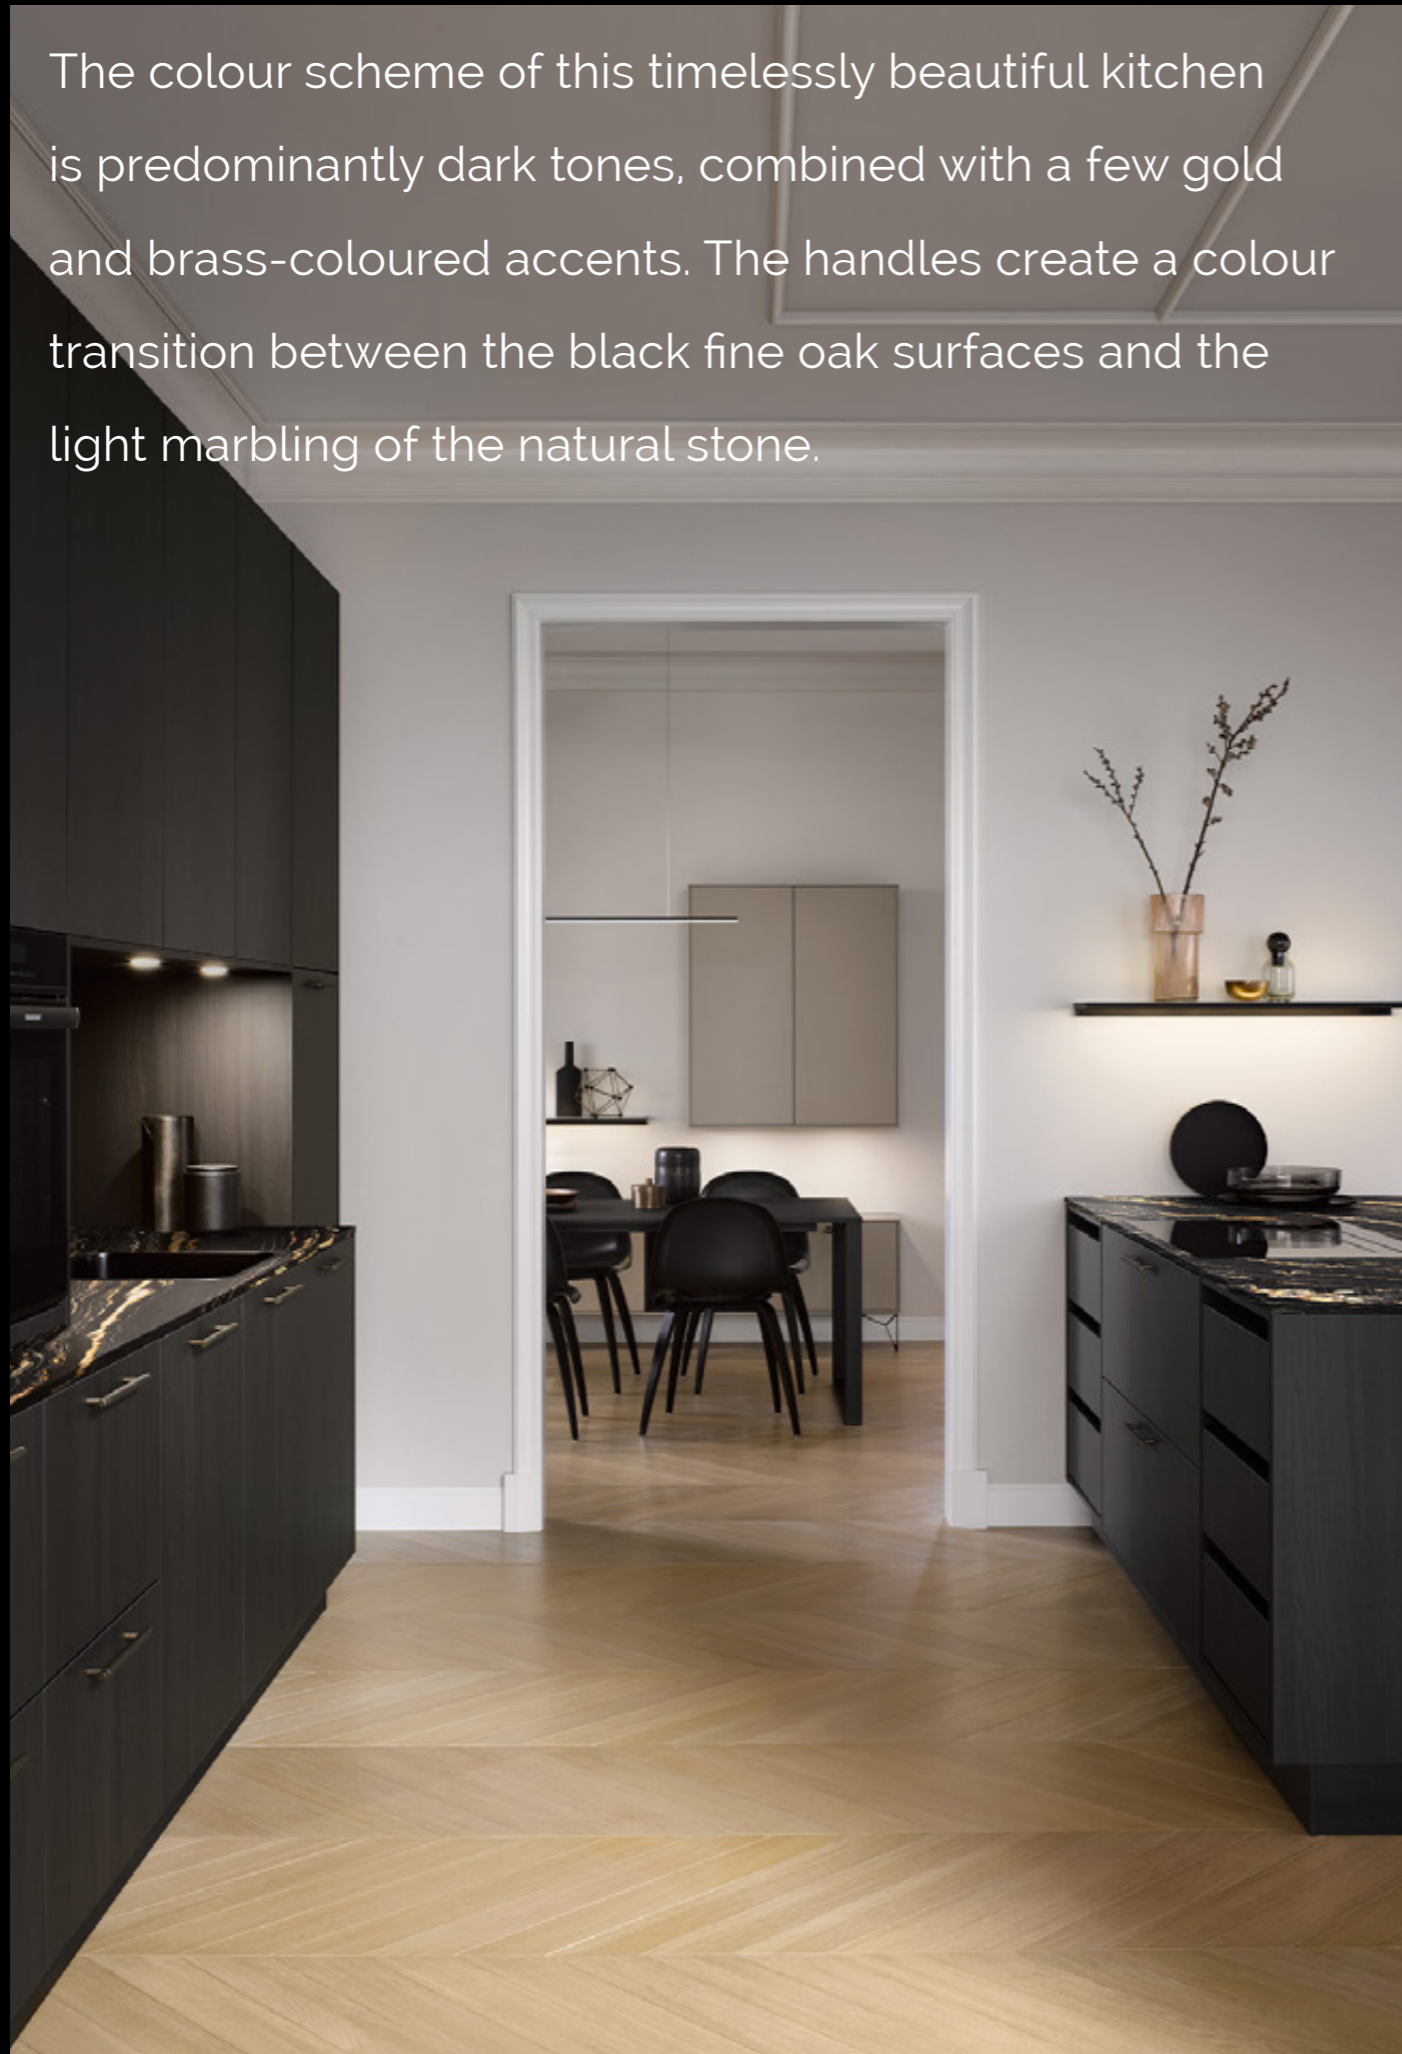

A particular highlight of this kitchen is the natural stone found on the worktops and back wall. The marbling brings both elegance and liveliness into this design.

The colour scheme of this timelessly beautiful kitchen is predominantly dark tones, combined with a few gold and brass-coloured accents. The handles create a colour transition between the black fine oak surfaces and the light marbling of the natural stone.