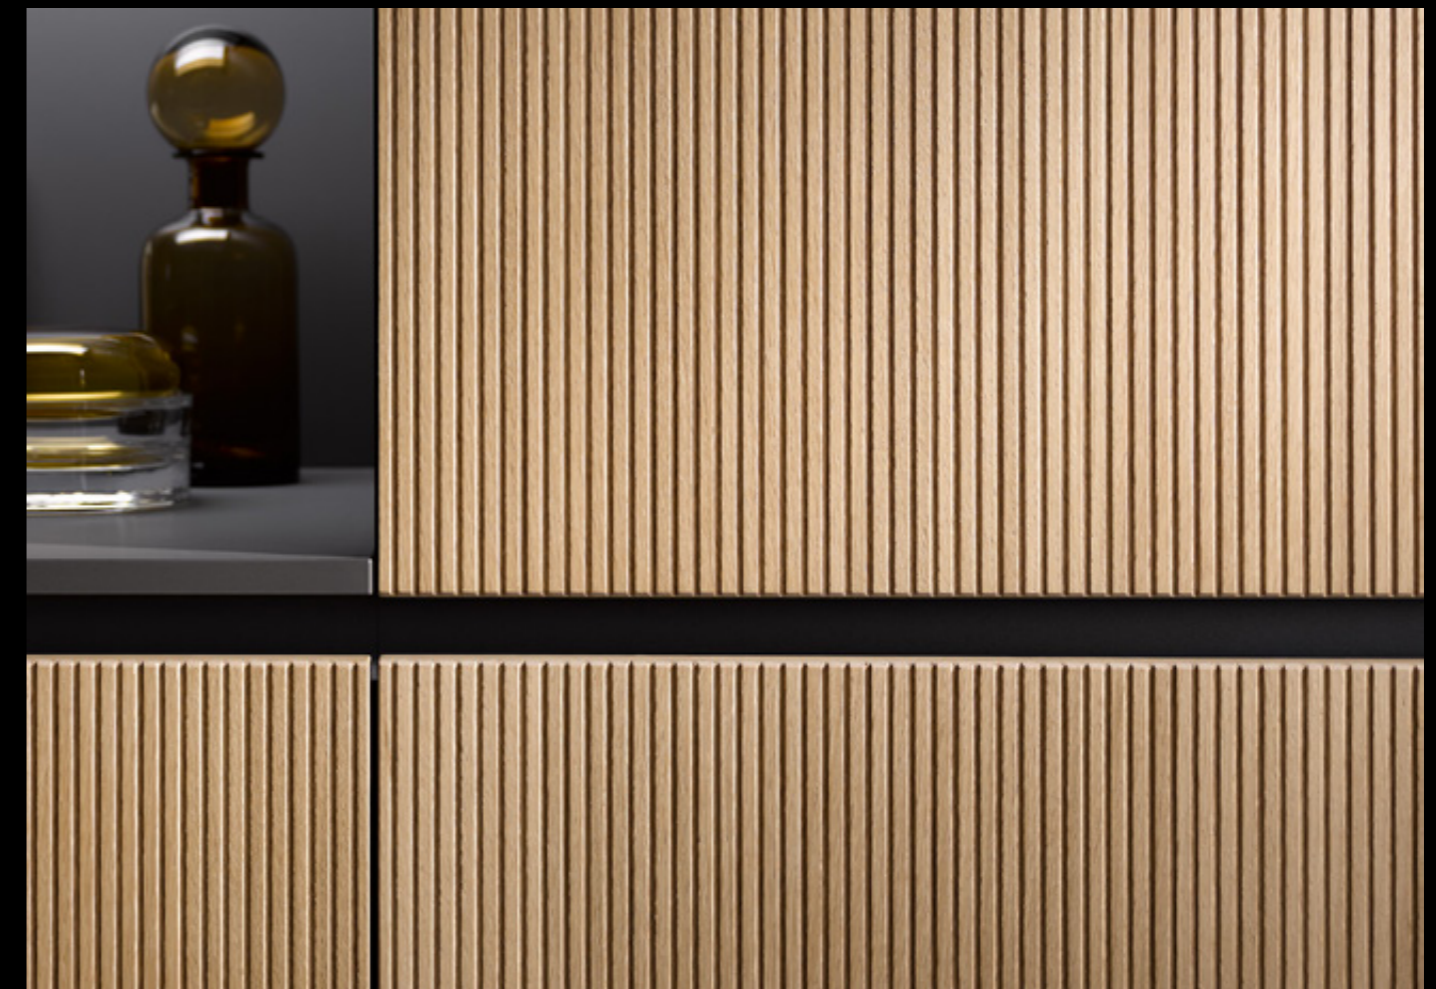

The tall unit creates a stunning focal point and seamlessly transitions the kitchen into the living area.

The oak grooved structure harmonises perfectly with the smoothly veneered surroundings. As a minimalist contrast to the warm wood tone, the pull-outs mouldings are in a cool graphite finish.